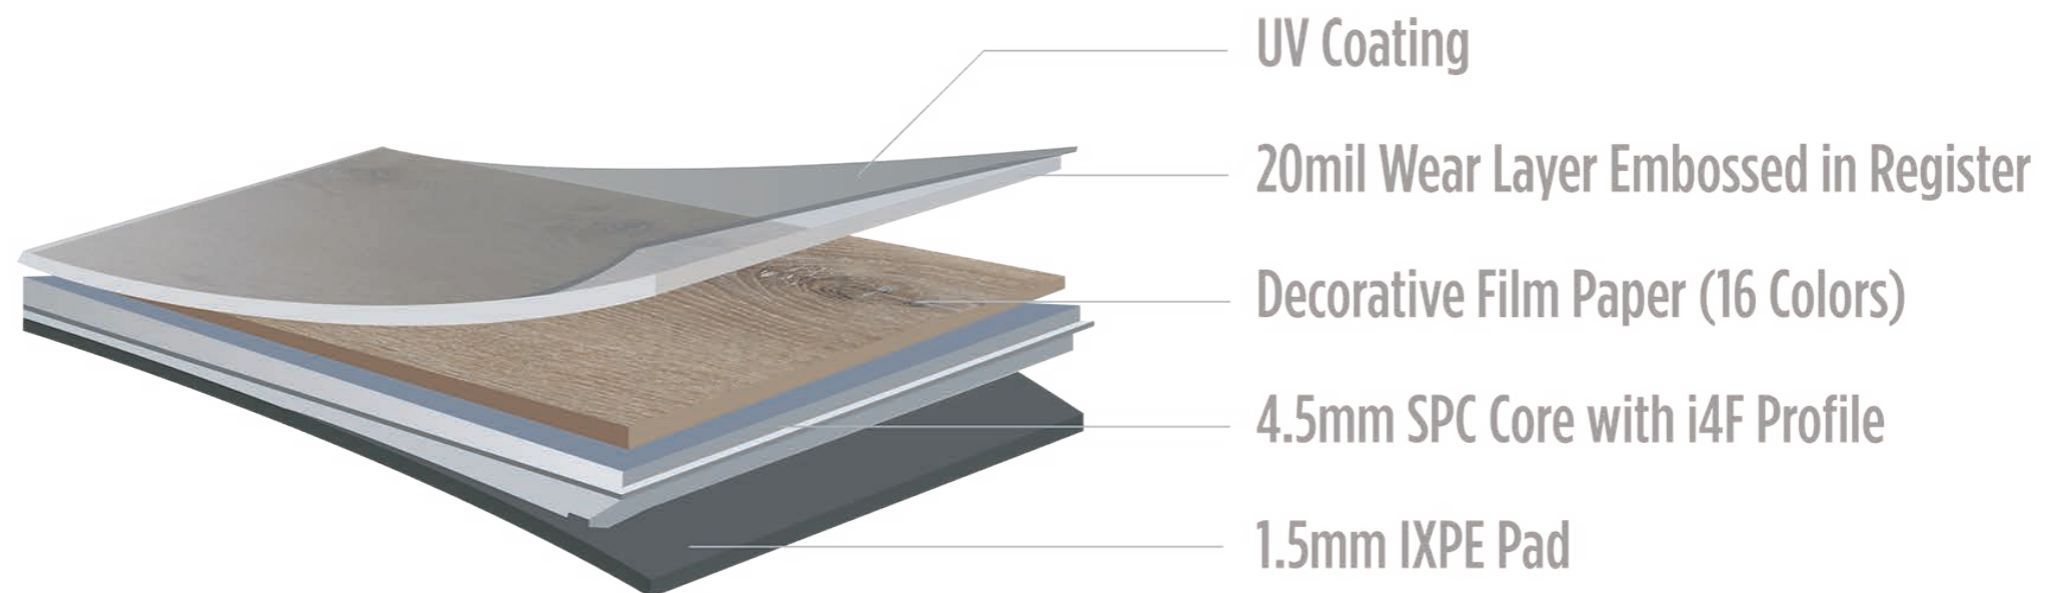

AXIS **PRO**₁₂ COLLECTION

AXIS **PRO**₁₂ COLLECTION

Durable performance floors.

For high traffic commercial jobs or active families, the AXIS PRO₁₂ Collection provides beautiful floors that are extremely durable. PRO₁₂ comes in 12-inch X 24-inch tiles that will look great in any room of your home or office.

AXIS**PRO**₁₂ COLLECTION

WIDTH	12"
LENGTH	24"
THICKNESS	6.0mm
IXPE PAD	1.5mm
COLORS	4
INSTALLATION	i4F
EMBOSSING	LIFELIKE

Lifetime Residential
15 Year Multi-Family
10 Year Commercial