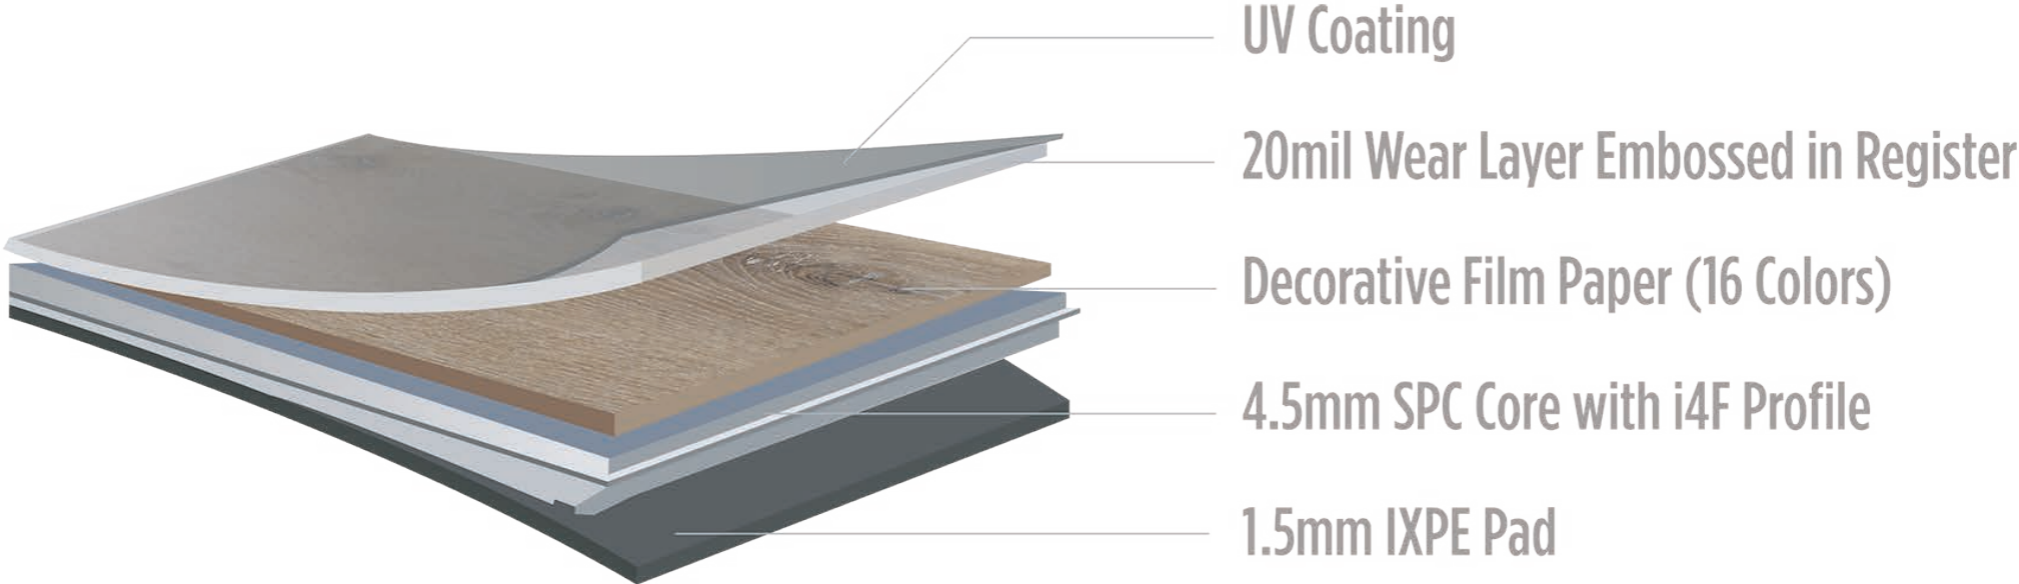

AXIS **PRO**₇ COLLECTION

AXIS **PRO**₇ COLLECTION

Durable performance floors.

Appealing to the active family or those with heavy traffic commercial jobs, AXIS PRO₇ is available in 7-inch x 60-inch planks. All planks have cut and painted beveled edges and embossed in register patterns for natural, realistic visuals.

AXIS**PRO**₇ COLLECTION

WIDTH	7"
LENGTH	60"
THICKNESS	6.0mm
IXPE PAD	1.5mm
COLORS	6
INSTALLATION	i4F
EMBOSSING	IN REGISTER

Lifetime Residential
15 Year Multi-Family
10 Year Commercial