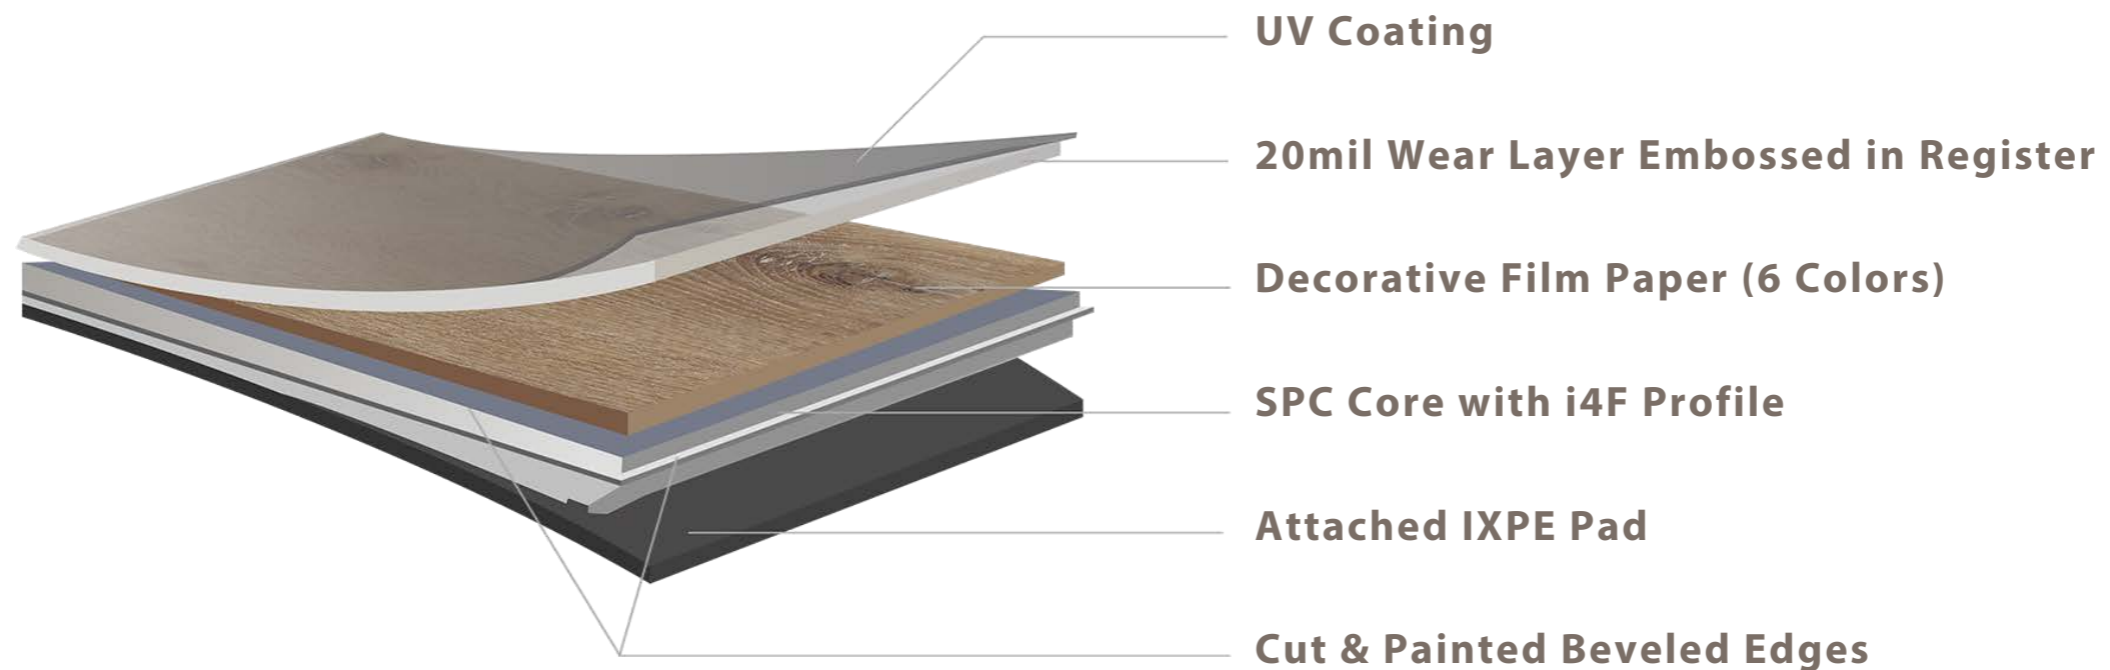

### **Durable performance floors.**

Appealing to the active family or those with heavy traffic commercial jobs, AXIS PRO<sub>7</sub> is available in 7-inch x 60-inch planks. All planks have cut and painted beveled edges and embossed in register patterns for natural, realistic visuals.