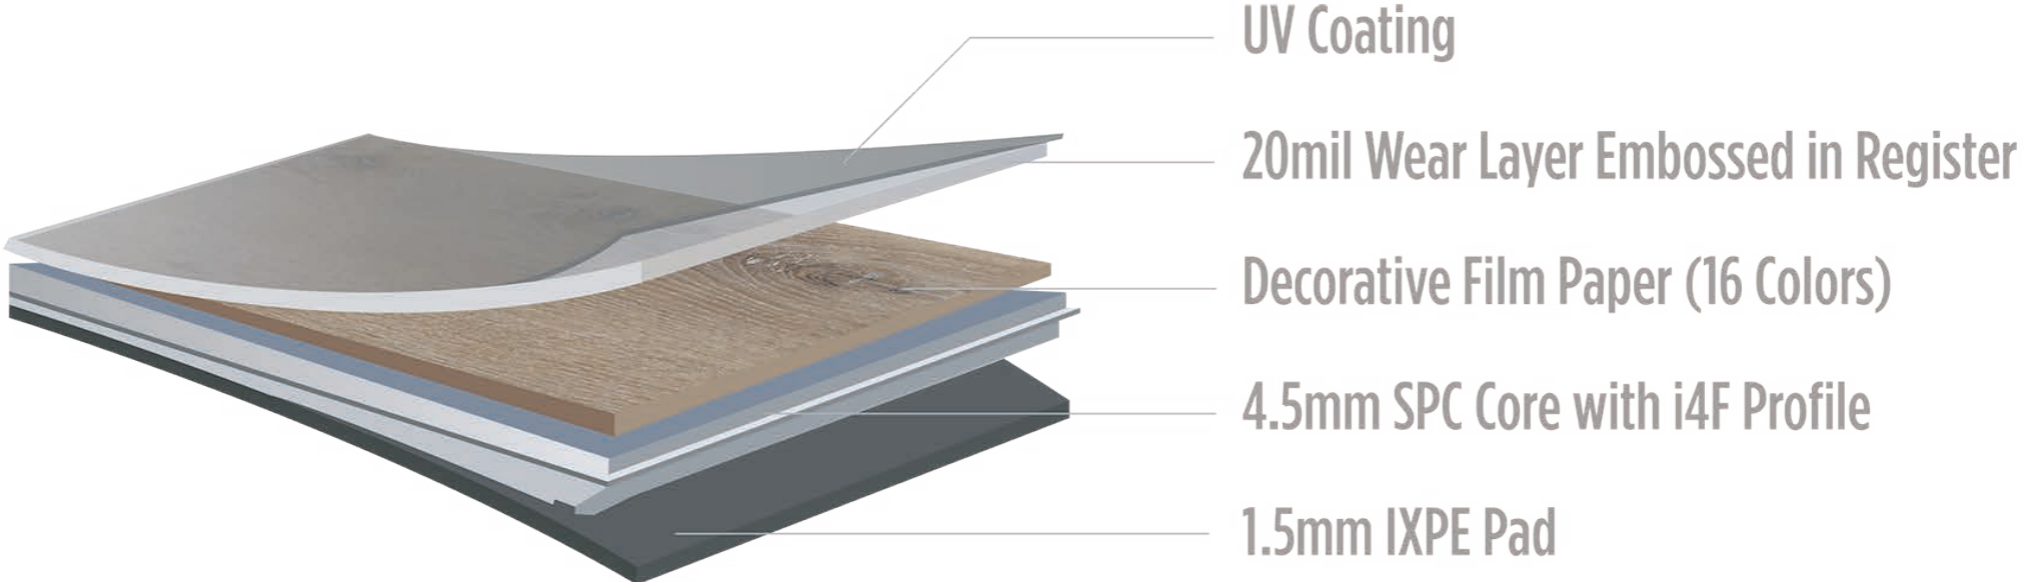

## COLLECTION

## Durable performance floors.

If you need a rugged, durable performance floor, you need the AXIS PRO<sub>9</sub> Collection. PRO<sub>9</sub> comes in a wide 9-inch x 60-inch plank, enhanced by cut and painted beveled edges, and natural looking embossed in register textures.